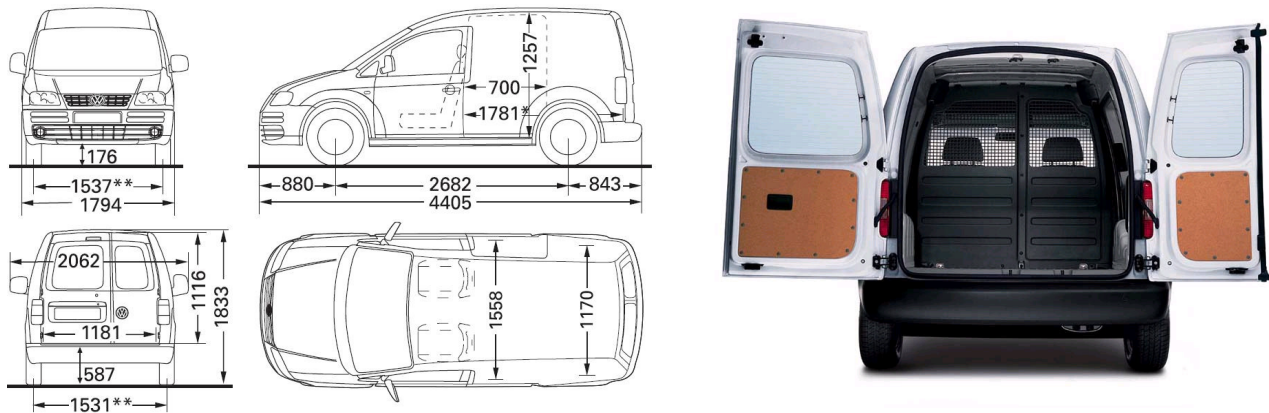

## Technical continued

Brakes	75kW Petrol	77kW TDI
Front brakes	288mm x 25mm ventilated discs	280mm x 22mm ventilated discs
Rear brakes	260mm x 12mm solid discs	
Brake systems	ABS, EBD and ASR	
Weights		
GVM, kg	2,172	2,235
Payload, kg		730
Maximum roof load, kg		100
Towing capacity, braked / un braked	1,300kg / 710kg	1,500kg / 740kg
Exterior Dimensions		
Length, mm	4,405	
Width, mm	1,794	
Height, mm	1,833	
Wheelbase, mm	2,682	
Ground clearance, mm	176	
Interior Dimensions		
Load volume, m <sup>3</sup>	3.2	
Maximum length, mm	1,781	
Maximum width, mm	1,558	
Maximum width at wheelarches, mm	1,170	
Maximum height, mm	1,257	
Cargo Entry Dimensions		
Rear door width, mm	1,181	
Rear door height, mm	1,116	
Lateral sliding doors width, mm	700	
Lateral sliding doors height, mm	1,108	
Rims and Tyres		
Rims	6J x 15 +47	
Tyres	195/ 65 R15 91T	
Warranty		
Vehicle	3 Years, 100,000km	
Paint / Corrosion	3 Years / 12 Years	
Road side assistance	3 Years, 100,000km	